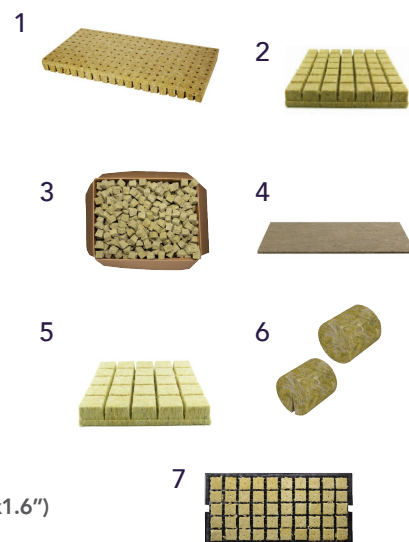

### Grodan® Improved Gro-Block

1	<b>294713</b> Gro-Block Improved Mini Block 1.5" Unwrapped strip carton <b>294712</b> Gro-Block Improved Mini Block 1.5" Shrink wrapped strip carton Blocks/ Carton: 2250      Cartons/Pallet: 12 Units/ Strip: 45      Strips/ Carton: 50	6	<b>344381</b> Gro-Block Improved GR7,5 Medium 4" (4"x4"x3") w/ Hole Strip carton unwrapped Blocks/ Carton: 192      Cartons/Pallet: 12 Units/ Strip: 6      Strips/ Carton: 32
2	<b>294714</b> Gro-Block Improved Mini Block 2" Shrink wrapped carton Blocks/ Carton: 1440      Cartons/Pallet: 12 Units/ Strip: 24      Strips/ Carton: 60	7	<b>288217</b> Gro-Block Improved GR7,5 Medium 4" (4"x4"x3") w/ Hole Loose - Carton Pallet: 2160      Carton: 1
3	<b>287055</b> Gro-Block Improved GR4 Small 3" (3"x3"x2.6") w/ Hole Strip carton unwrapped Blocks/ Carton: 384      Cartons/Pallet: 12 Units/ Strip: 8      Strips/ Carton: 48	8	<b>286661</b> Gro-Block Improved GR10 Large 4" (4"x4"x4") w/ Hole Strip carton unwrapped Blocks/ Carton: 144      Cartons/Pallet: 12 Units/ Strip: 6      Strips/ Carton: 24
4	<b>286605</b> Gro-Block Improved GR6,5 Small 4" (4"x4"x2.6") w/ Hole Strip carton unwrapped Blocks/ Carton: 216      Cartons/Pallet: 12 Units/ Strip: 6      Strips/ Carton: 36 <b>290153</b> Gro-Block Improved GR6,5 Small 4" (4"x4"x2.6") w/ Hole Loose on pallet Blocks/ Carton: 2448      Cartons/Pallet: 1	9	<b>274993</b> Gro-Block Improved GR10 - Large 4" (4"x4"x4") w/ Hole Loose On Pallet Blocks/ Carton: 1584      Cartons/Pallet: 1
5	<b>287461</b> Gro-Block Improved Uni-Block (8"x8"x4") No hole - Loose - Carton Units/ Carton: 36      Cartons/Pallet: 12	10	<b>286613</b> Gro-Block Improved Jumbo (6"x6"x4") w/ Hole - Loose - Carton Blocks/ Carton: 64      Cartons/Pallet: 12 <b>327710</b> Gro-Block Improved Jumbo (6"x6"x4") w/ Hole - Loose on pallet Blocks/ Carton: 704      Cartons/Pallet: 1
			<b>274999</b> Gro-Block Improved Hugo (6"x6"x6") w/ Hole - Loose - Carton Units/ Carton: 64      Cartons/Pallet: 8 <b>286616</b> Gro-Block Improved Hugo (6"x6"x6") w/ Hole - Loose on pallet Units/ Carton: 512      Cartons/Pallet: 1
			<b>286660</b> Gro-Block Improved Big Mama (8"x8"x8") No Hole - Loose - Carton Units/ Carton: 18      Cartons/Pallet: 12